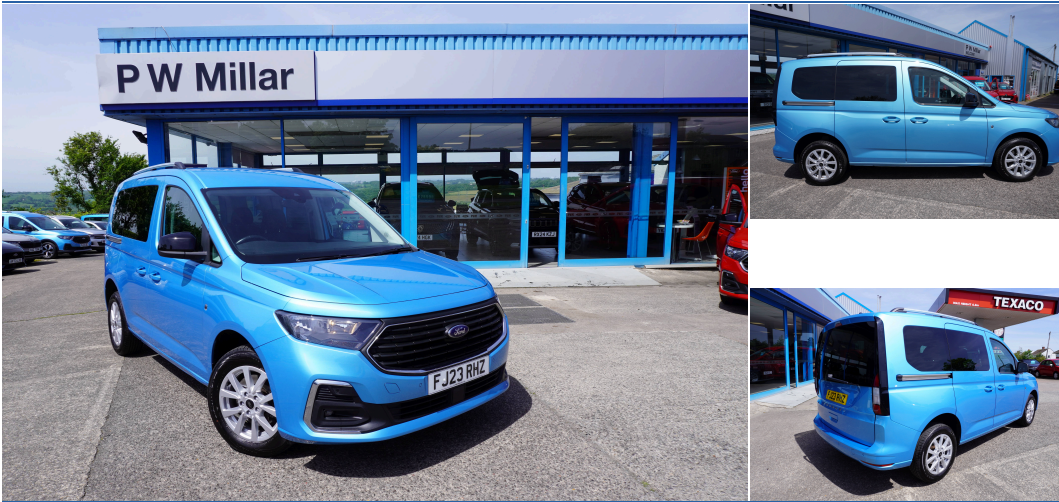

PW MILLAR LTD

ESTABLISHED 1970

2023-23 | **FORD TOURNEO CONNECT**
 2.0 EcoBlue Titanium DCT Euro 6 (s/s) 5dr | Diesel |
 Automatic | Boundless Blue

<https://www.pwmillarford.co.uk>
01446 733248

£18,990

From **£339** per month PCP

Mileage	26,517 miles
Fuel	Diesel
Engine	2 litre
Transmission	Automatic
Gears	7
Insurance group	12E

SPECIFICATIONS

Rear removeable package tray	Adaptive cruise control with stop & go (Auto only)	Fixed rear window
2 front row cupholders	Towing pre-pack without Electrical module - Tourneo Connect/ Grand Tourneo Connect	50 litre fuel tank
Child proof rear door locks	DAB Radio with Bluetooth, voice control and Navigation	17" silver alloy wheels with blue centre caps
Front active seat belts and manual adjuster seat belts	Front and rear parking sensors	Daytime running lights
4 tie down hooks	Less battery charger	Configurable Unlocking 2
6 speakers	Tyre repair kit	Post collision braking
Front Camera for assistance systems	Dark tinted rear privacy glass	Reach + rake adjustable steering column
Standard duty alternator	Engine immobilizer - Securilock	Steering wheel mounted radio controls
Less wheel cover	Isofix hard point attachment	PAS
Quickclear electric windshield defroster	12V socket in luggage compartment	Diesel particulate filter
2 remote flip keys	2 USB 45W Type C front power and data points and 2 USB 45W Type C rear power points	ESC with ABS
Enhanced digital cluster with navigation integration	Halogen headlamps	Single front passenger seat
Heavy duty battery	Power door dead locks and enabled door automatic relocking	Exit warning
Android Auto and Apple CarPlay with USB or Wireless Connectivity	Fixed 3rd row LHS and RHS window	Air register Chrome