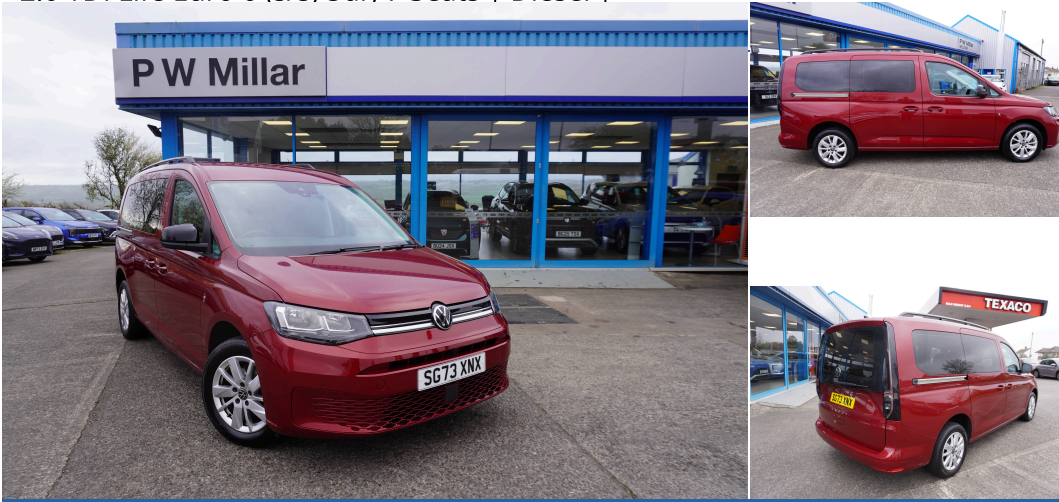

PW MILLAR LTD

ESTABLISHED 1970

2023-73 | VOLKSWAGEN CADDY
MAXI

2.0 TDI Life Euro 6 (s/s) 5dr, 7 Seats | Diesel |

<https://www.pwmillarford.co.uk>
01446 733248

£20,499

From **£359** per month PCP

Mileage	27,882 miles
Fuel	Diesel
Engine	2 litre
Transmission	Manual
Gears	6
Insurance group	13E