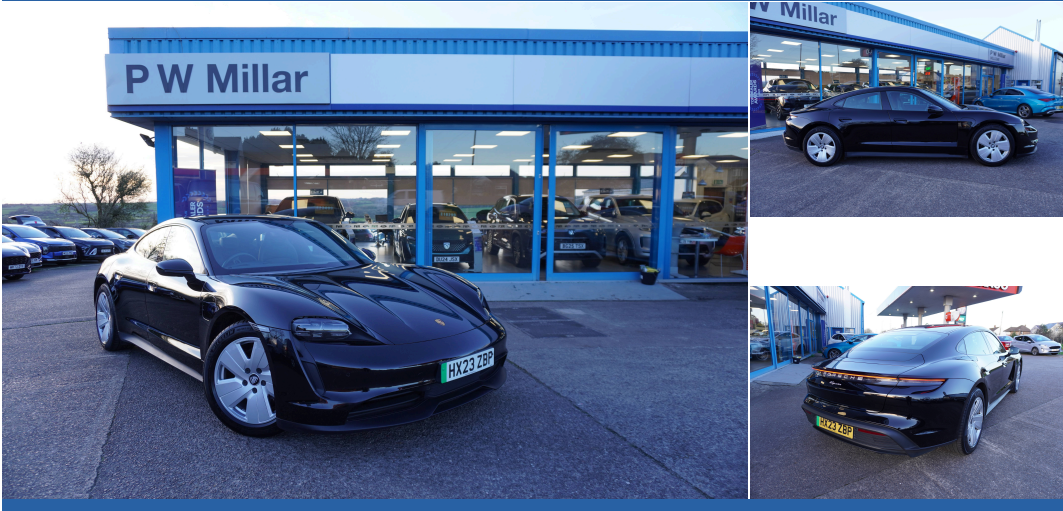

## 2023-23 | PORSCHE TAYCAN

Performance 79.2kWh Auto RWD 4dr (11kW Charger) | Electric | Automatic | Deep Black

<https://www.pwmillarford.co.uk>  
01446 733248

## £30,990

From **£521** per month PCP

Mileage	24,552 miles
Fuel	Electric
Owners	1
Seats	4
Colour	Deep Black
Insurance group	48E