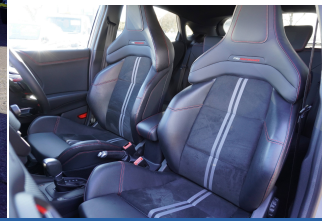

PW MILLAR LTD

ESTABLISHED 1970

2023-73 | **FORD PUMA**

1.0T EcoBoost MHEV ST DCT Euro 6 (s/s) 5dr |
Hybrid | Automatic | Grey Matter

<https://www.pwmillarford.co.uk>
01446 733248

£19,699

From **£330** per month PCP

Mileage **9,757 miles**

Fuel **Hybrid**

Owners **1**

Engine **1 litre**

Transmission **Automatic**

Gears **7**

Insurance group **21E**

SPECIFICATIONS

Autonomous emergency braking	Driver impairment monitor	Third brake light
Manual 6 way driver seat adjust with lumbar adjustment	Winter pack - Puma	ST suspension
Carbon look interior deco spears	Keyless entry and power start button	19" 5 Spoke magnetite dark finished alloy wheel
Electronic stability control (ESC) and hill start assist	Emergency call service	Body coloured roof
Unique ST gear shift knob	B&O Premium Audio system + Ford SYNC 3 navigation pack - Puma	Engine sound enhancer
Thatcham alarm	Tyre inflation kit	Pre collision assist system
Lane keeping aid with lane departure warning	Front fog lamps	Ford megabox extended bootspace
Child safety lock	Manual tailgate	LED daytime running lights
Single front passenger seat	Red brake calipers	Front and rear parking sensors
LED rear lamps	Alloy sports pedals	Pedestrian/cyclist detection & post-collision braking
Selectable drive modes (normal, sport, eco, track)	Rear side wing doors	Ford Performance sensico partial premium leather upholstery with metal grey stitching
Tyre pressure monitoring system (TPMS)	Speed sign recognition	Automatic headlights with auto high beam
Front and rear floor mats	3 rear seatbelts	Power assist steering
Fixed LED signature headlamps	Centre console with armrest and stowage	Full digital 12.3" instrument cluster
Power foldable heated door mirrors with puddle lamps and	Manual 6 way passenger seat	

TECHNICAL

Performance	
0-100 kmh (62 mph)	7.4 s
Top speed	130 mph
Power	170 bhp
Torque	248 Nm
Fuel Consumption Ice	
MPG (combined)	44.8 mpg
L/100km (combined)	6.3 l/100km
Vehicle Dimensions	
Length	4226 mm
Width	1805 mm
Height	1533 mm
Capacities	
Seats	5
Boot (seats up)	456 litres
Boot (seats down)	1216 litres
Fuel tank	45 litres
General	
Trim	ST
Power (PS)	170
NCAP Overall	4

....MORE.... For the full details please call us or scan the QR code above

01446 733248

sales@pwmillar.co.uk

P W Millar 148 Port Road East Barry South Glamorgan CF62 9PZ

Whilst every effort has been made to ensure the accuracy of the vehicle specification, some inaccuracies may occasionally occur. It is important that you do not rely solely on this information, but check with a member of the sales staff about any features which may affect your decision to buy the car.