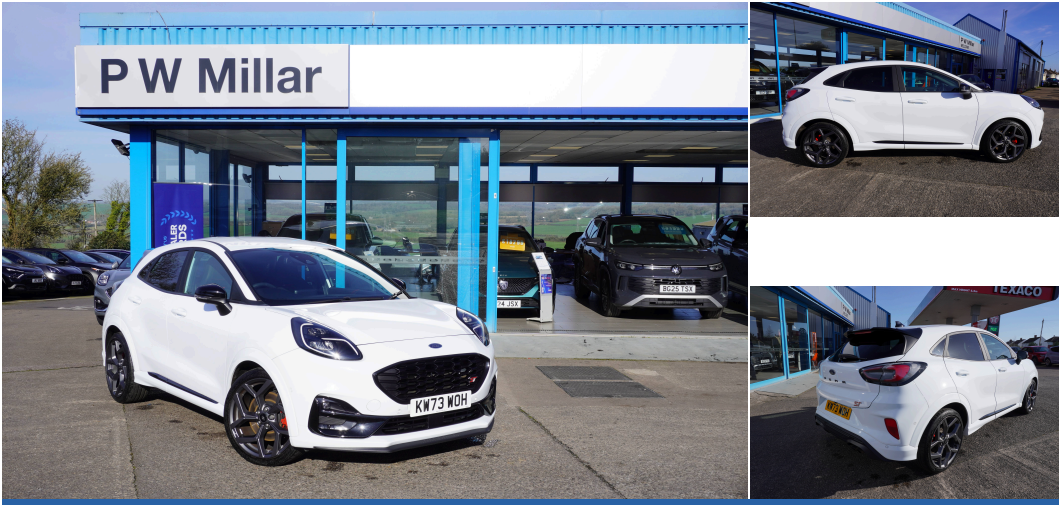

PW MILLAR LTD

ESTABLISHED 1970

2023-73 | FORD PUMA

1.0T EcoBoost MHEV ST DCT Euro 6 (s/s) 5dr, Drivers Assistance Pack | Hybrid | Automatic | Frozen

<https://www.pwmillarford.co.uk>
01446 733248

£18,299

From **£313** per month PCP

Mileage	17,141 miles
Fuel	Hybrid
Owners	1
Engine	1 litre
Transmission	Automatic
Gears	7
Insurance group	21E

SPECIFICATIONS

Red brake calipers	Emergency call service	ST scuff plates
Front and rear floor mats	B&O Premium Audio system + Ford SYNC 3 navigation pack - Puma	ST suspension
Carbon look interior deco spears	Thatcham alarm	Tyre inflation kit
Pre collision assist system	Power assist steering	Automatic rain sensing wipers
Wireless charging pad with electronic air temperature control (EATC)	Winter pack - Puma	Engine sound enhancer
Keyless entry and power start button	19" 5 Spoke magnetite dark finished alloy wheel	3 rear seatbelts
Full digital 12.3" instrument cluster	Automatic headlights with auto high beam	Front and rear head restraints
Autonomous emergency braking	Cruise control with Intelligent speed assist	Privacy glass to side rear windows and tailgate glass
3 seat bench in 2nd row	Child safety lock	Speed sign recognition
LED daytime running lights	Manual 6 way passenger seat with lumbar seat adjustment	Electronic stability control (ESC) and hill start assist
Manual tailgate	Rear side wing doors	Manual 6 way driver seat adjust with lumbar adjustment
Pedestrian/cyclist detection & post-collision braking	Front and rear parking sensors	Premium paint
Unique ST gear shift knob	Tyre pressure monitoring system (TPMS)	Lane keeping aid with lane departure warning
Unique ST body styling kit including wing mirrors and Ford Performance embossed splitter	Single front passenger seat	Driver impairment monitor
	Ford megabox extended	